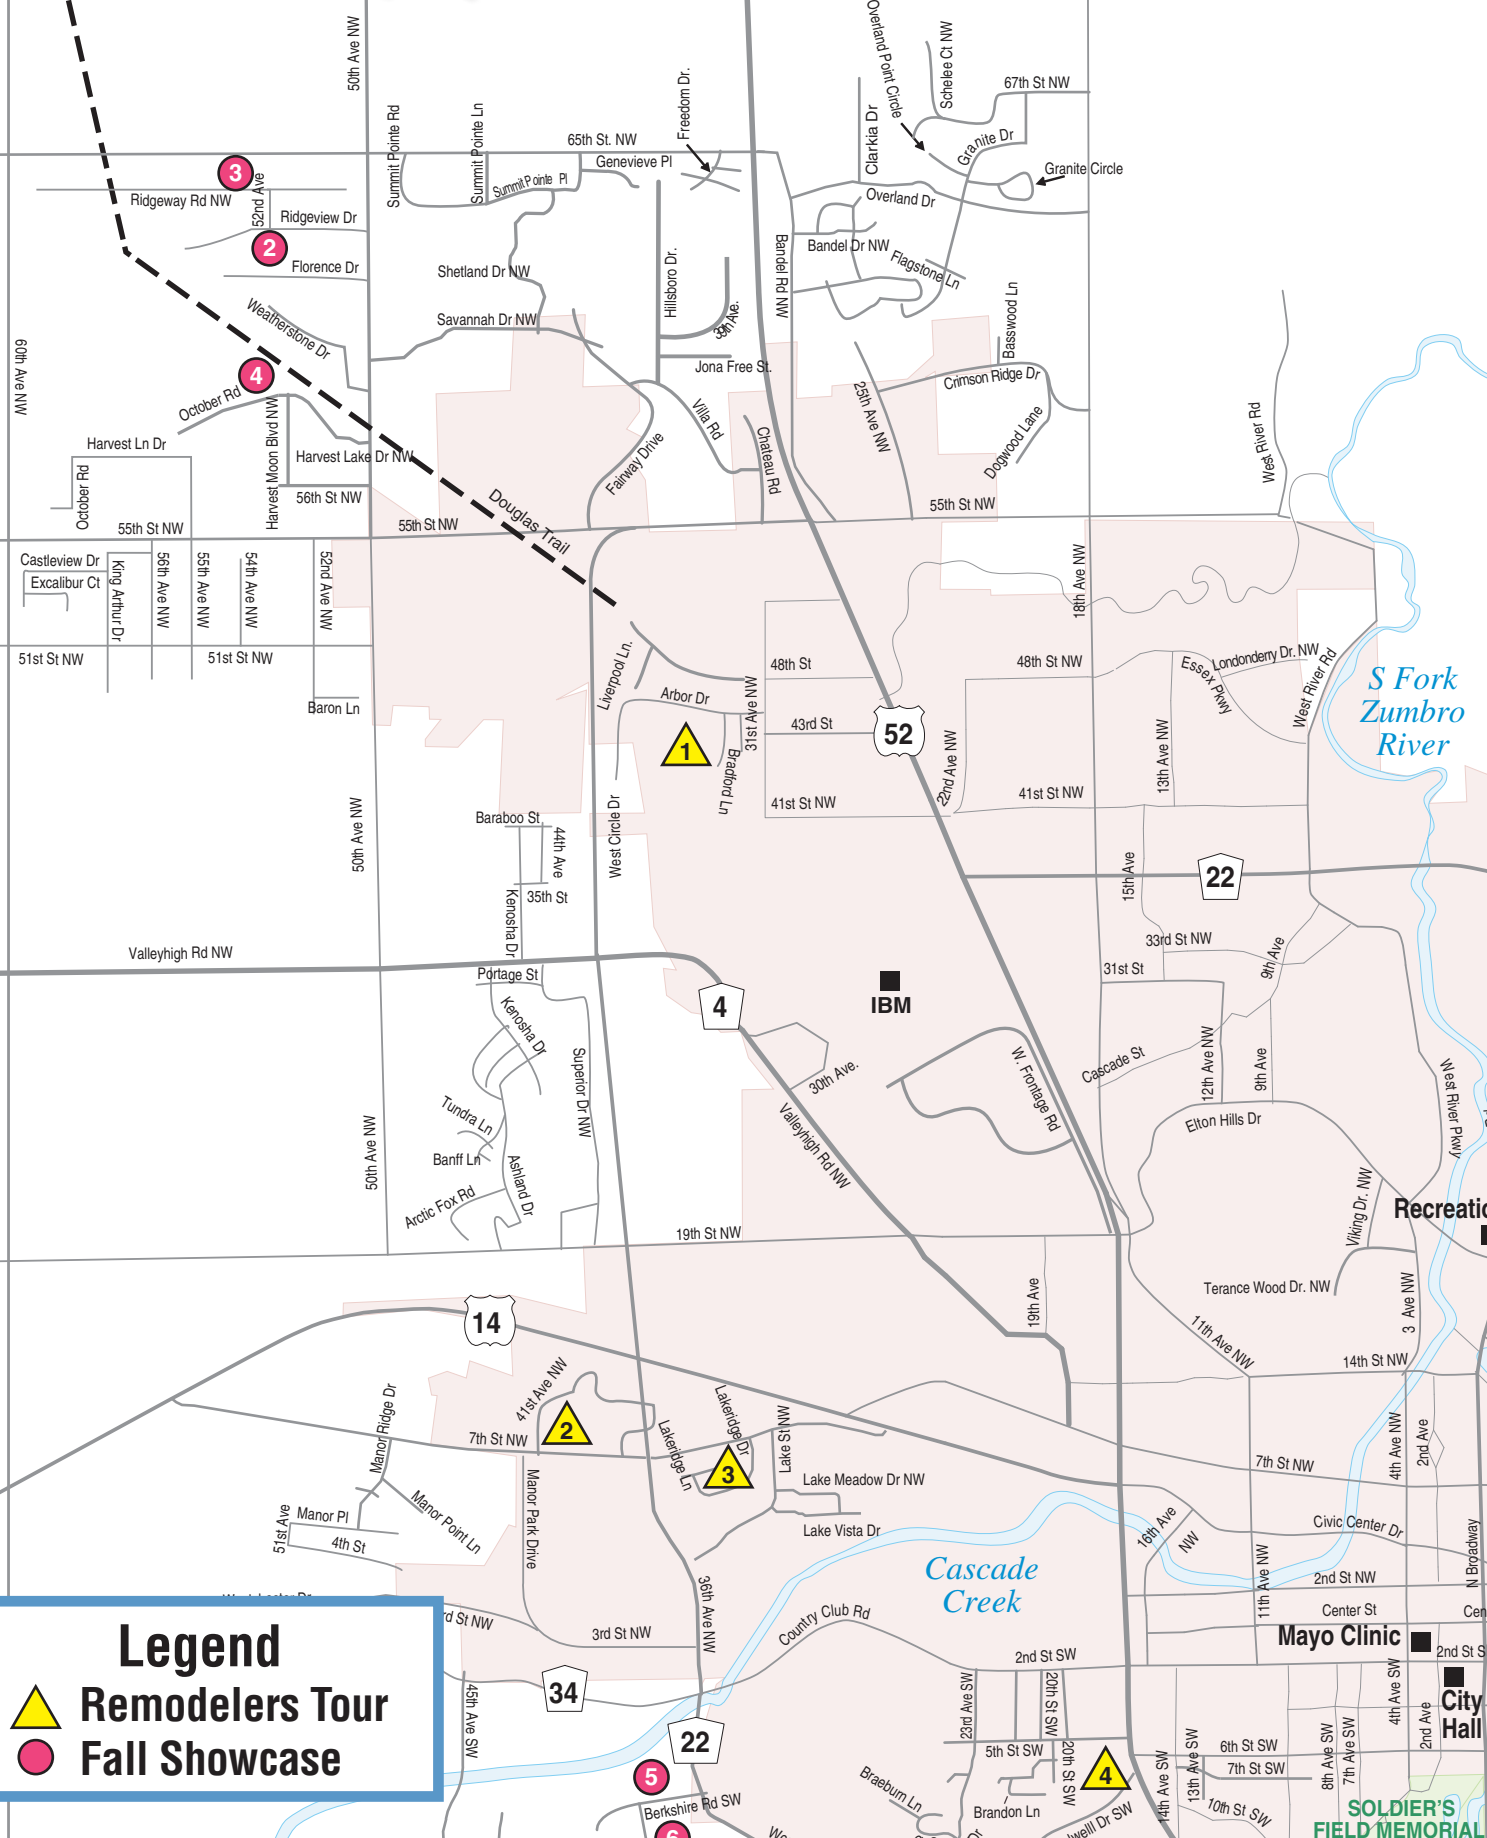

NW Rochester

Shenandoah Ln NW

To: Oronoco
Pine Island

75th St. NW

11th Ave NW

Legend
 Remodelers Tour
 Fall Showcase

To: Byron
Kasson

Recreation

Mayo Clinic

City Hall

SOLDIER'S
FIELD MEMORIAL